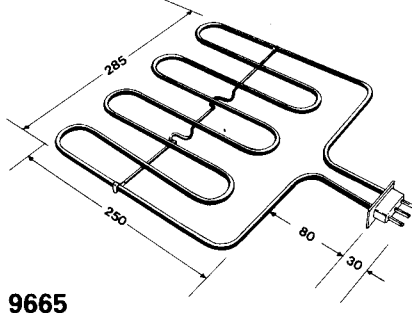

BACKWELL-IXL

1273
2400W Oven Element

BACKWELL-IXL

1274
1750W Grill Element

BLANCO

9665
2000W Oven/Grill Element
Replaces - IRCA 50025702-00/7

BLANCO

9666
2500W Fan Forced Oven Element
Replaces - IRCA 50025701-00/9