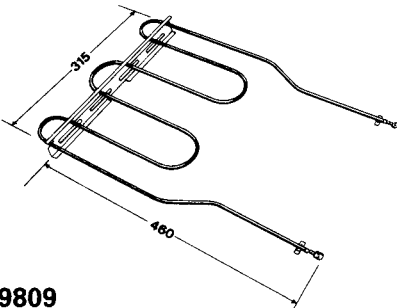

FISHER & PAYKEL

9809
3111W Oven Element (Upper)
Replaces - F&P 571664