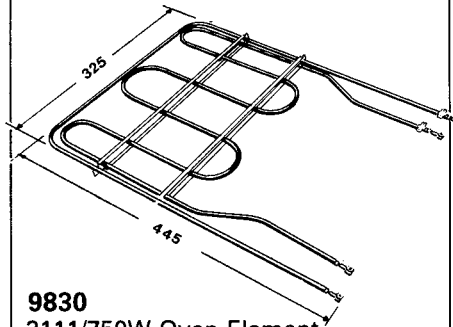

FISHER & PAYKEL

9830
3111/750W Oven Element
Replaces - F&P 461161