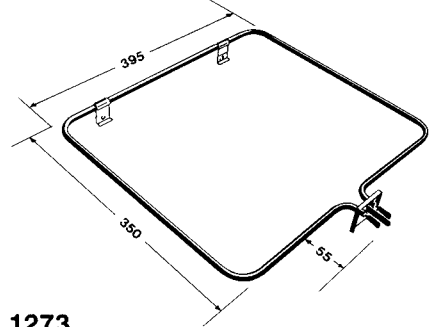

1273
2400W Oven Element

BACKWELL-IXL