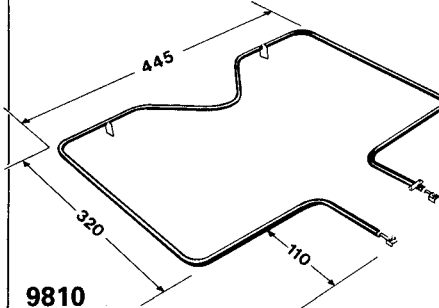

FISHER & PAYKEL

9810
2250W Oven Element (Bottom)
Replaces - F&P 471425