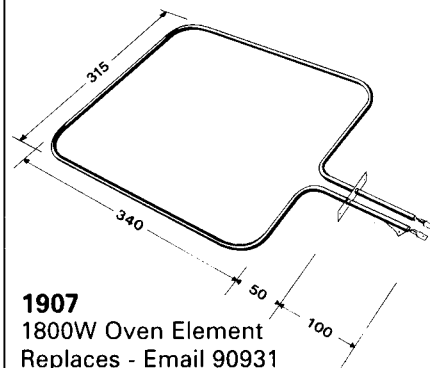

METTERS

1796
2200W Oven Element
Replaces - Email 42047

METTERS

1887
2000W Oven Element
Replaces - Email 90680

METTERS

1907
1800W Oven Element
Replaces - Email 90931

METTERS

1929
2 x 1000W Grill Elements
Replaces - Email 90729