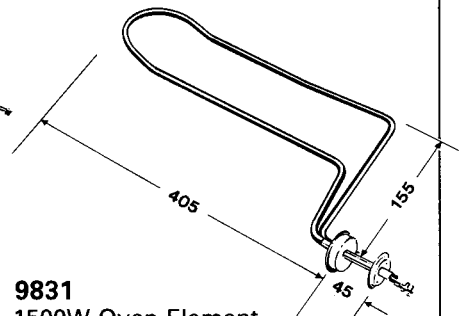

FISHER & PAYKEL

9831
1500W Oven Element
Replaces - F&P 246124