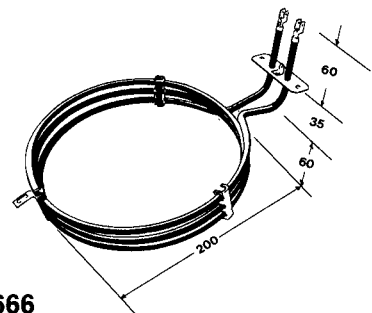

BACKWELL-IXL

1273
2400W Oven Element

BACKWELL-IXL

1274
1750W Grill Element

BLANCO

9665
2000W Oven/Grill Element
Replaces - IRCA 50025702-00/7

BLANCO

9666
2500W Fan Forced Oven Element
Replaces - IRCA 50025701-00/9