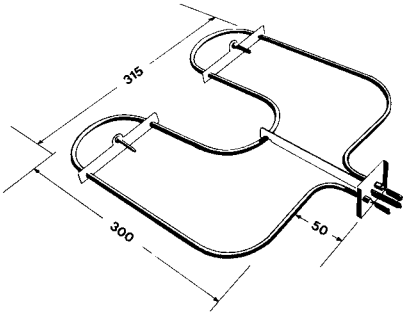

1274
1750W Grill Element

BLANCO