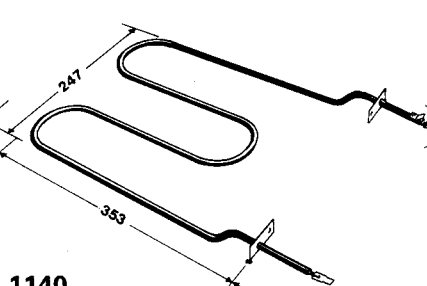

1140
2000W Oven Element
Replaces - Chef 03906

CHEF