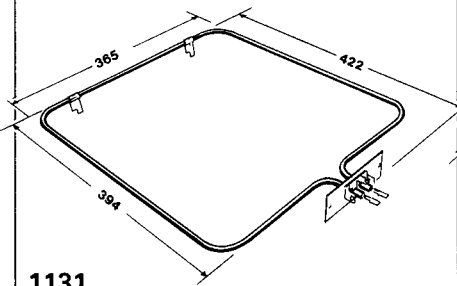

1131
2200W Oven Element
Replaces - Chef 42050

CHEF