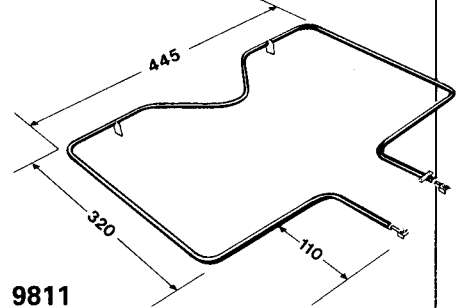

FISHER & PAYKEL

9809
3111W Oven Element (Upper)
Replaces - F&P 571664

FISHER & PAYKEL

9810
2250W Oven Element (Bottom)
Replaces - F&P 471425

FISHER & PAYKEL

9811
1250W Oven Element (Bake)
Replaces - F&P 471040